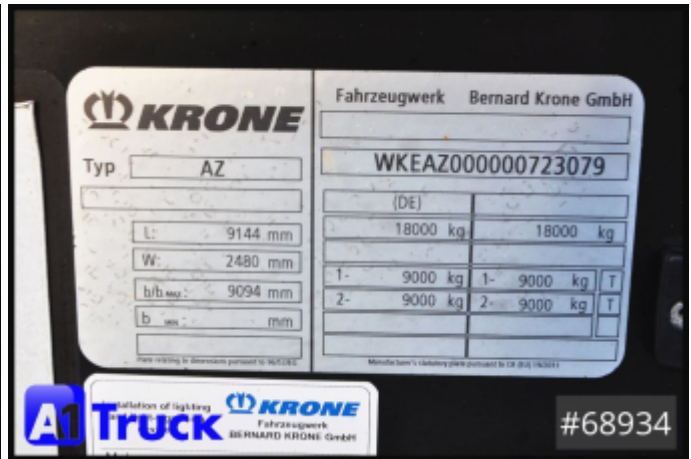

Angebot

Krone - AZ 18, Standard BDF, SAF Achse, 1 Vorbesitzer,

A1 Truck

#68934

A1 Truck

#68934

Die A1-Truck GmbH ist ein Handelsunternehmen für Nutzfahrzeuge und Baumaschinen in Norddeutschland mit Sitz in Bakum, direkt an der Autobahn A1, Abfahrt 64.

Angebot freibleibend und ohne Gewähr für die Angaben. Zwischenverkauf vorbehalten.

Vielen Dank für Ihr Interesse und bis bald.