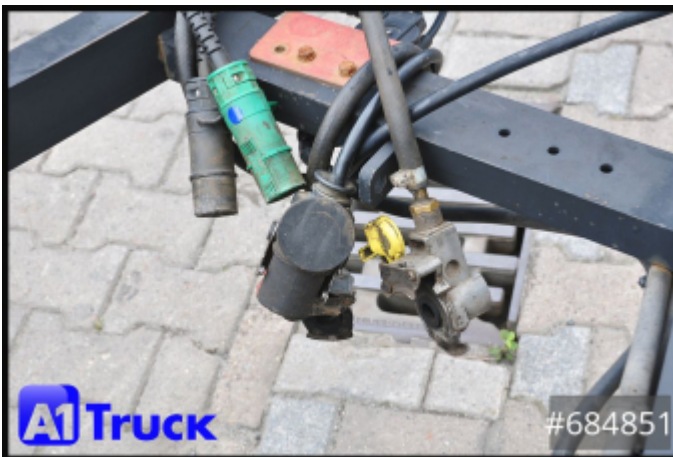

2.400,00 €

plus statutory VAT

Features

- air connection coupling head (red + yellow)
- Connecting plug 2x7-pin

Description

Hersteller Müller Andernach, 4 Verzurrketten, Plattformlänge 4700mm

34851
A1 TRUCK