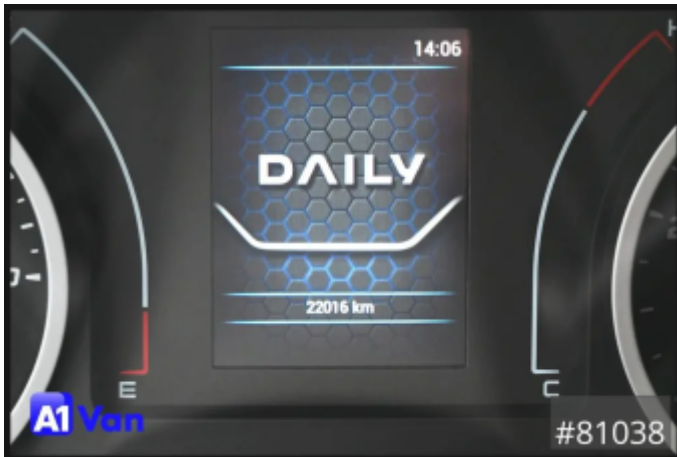

UNSER SERVICE | www.a1-van.com

1. Ankauf / Verkauf Wir kaufen und verkaufen Nutzfahrzeuge aller Art - schnell, fair und zuverlässig.	2. Vermietung Flexible Mietlösungen für Ihre Transportaufgaben - kurz- oder langfristig.	3. Export-Dokumente Wir erstellen alle erforderlichen Export-Dokumente schnell, sicher und professionell.
4. Professionelle Verladung Sichere und fachgerechte Verladung durch erfahrene Profis - weltweit.	5. TÜV & Zulassung Wir kümmern uns um TÜV-Abnahmen und Zulassungen - schnell und unkompliziert.	6. Überführung Wir überführen die Fahrzeuge sicher und zuverlässig an jeden Ziel.

Hanswinkel 4,
49456 Bakum