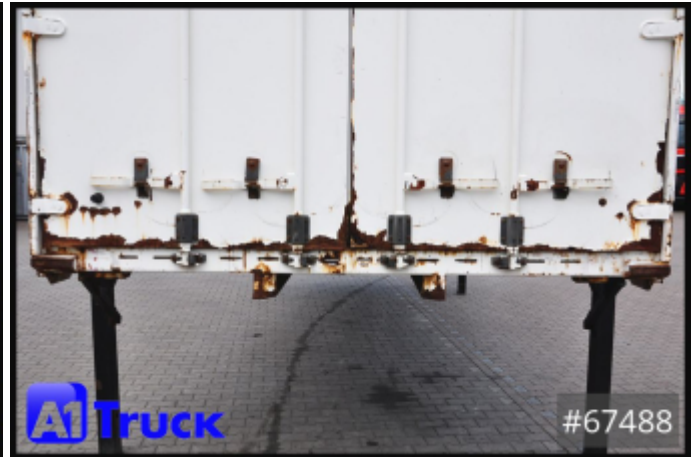

Weitere Bilder und 360 Grad Bilder finden Sie bei uns auf unserer Homepage.

https://a1-truck.com/en/67488_Krone-Schiebeplane-Wechselbruecken-Wechselbruecke-7-82-2650mm-innen/details

Reference no.	67488
Manufacturer	Krone
Modell	Wechselbrücke BDF
First license	30.10.2012
Year of manufacture	2012
Vehicle condition	Gebrauchtfahrzeug
Number of axles	2
Empty weight	2.720 kg
Dimensions of vehicle interior	L=7700mm x B=2480mm x H=2650mm
Dimensions of corner fittings	E=5853mm
Dimensions of overhang	983mm
Payload	13.280 kg
1. Color	Weiß (RAL: 1)
2. Color	Reinweiss (RAL: 9010)

3.400,00 €

plus statutory VAT

Features

- 7,82
- Parking height 1120mm
- Tarpaulin neutral
- Edscha / sliding roof cover
- Decorative perforation in the frame (Multilock outer frame)
- Portal door
- Railway transportable - craneable
- Plane used

Description

Krone Wechselbrücke 7,82, 27mm Boden Siebdruck bis zu 5460 Staplerachslast, Zurrmöglichkeit innen an der Stirwand links + rechts, verschiebare Mittelrungen, KTL Beschichtet

7488
A1 TRUCK